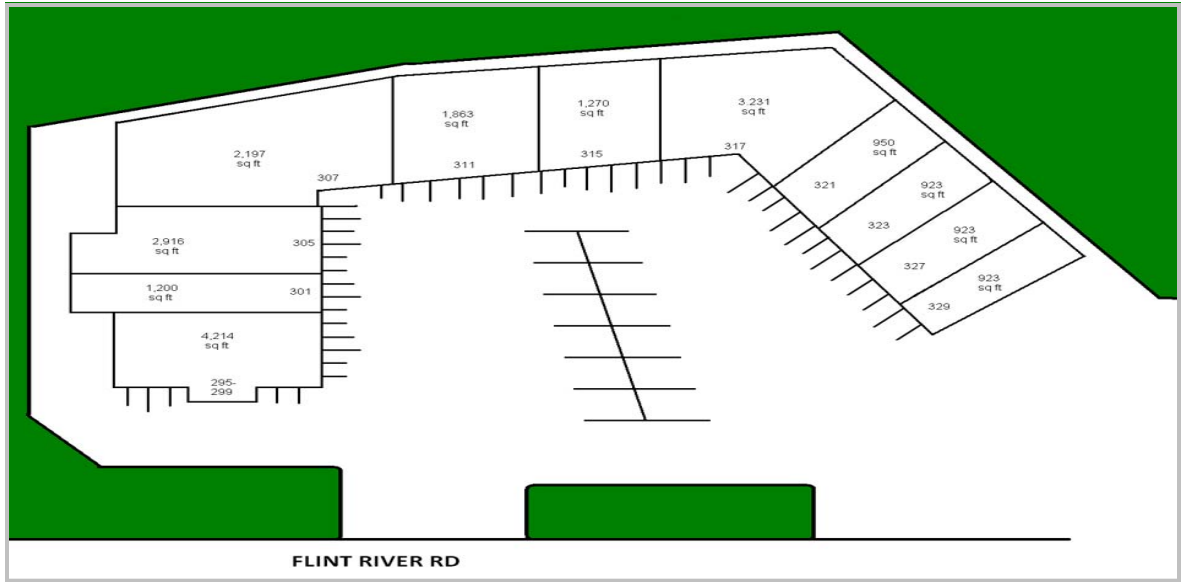

FLINT RIVER

295-239 Flint River Road; Jonesboro, GA 30238

Overview & Highlights

- Great Location
- Great Center
- Ample Parking

Available Units for Rent

Suite	Sq Foot	Suite	Sq Foot
#295-299	4,214	#323	923
#301	1,200	#329	923

Distance	1 mi.	3 mi.	5 mi.
Population	12,419	65,211	152,319
Households	4,166	22,413	53,910
Avg Household Income	$45,616	$49,851	$55,411

Leasing Information

Lisa Reeves
4500 Satellite Blvd.
Suite #2100
Duluth, GA 30096

p. 770.638.0247
f. 770.638.0249
e. lisa@ndidevelopment.com