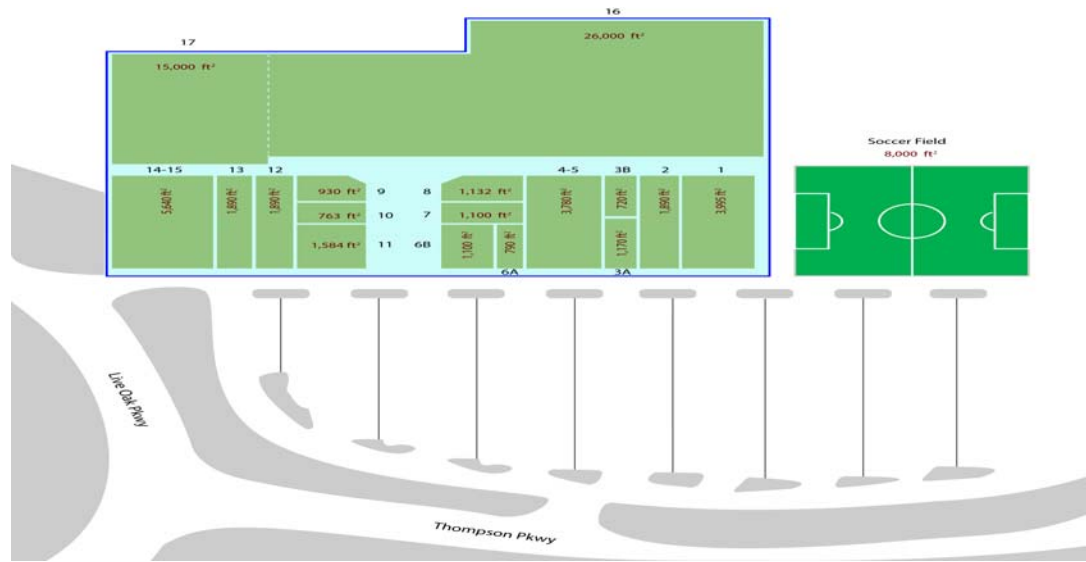

## Overview & Highlights

- Newly Renovated
- Mini Mall
- Ample Parking Space
- Located near busy intersection Jimmy Carter Blvd

## Available Units For Rent

Suite	Sq Foot	Suite	Sq Foot
#1	3,995	#8	1,132
#2	1,890	#10	763
#3B	720	#12	1,890

Distance	1 mi.	3 mi.	5 mi.
Population	11,670	107,841	252,603
Households	3,354	33,576	84,683
Avg Household Income	\$42,296	\$52,945	\$64,856